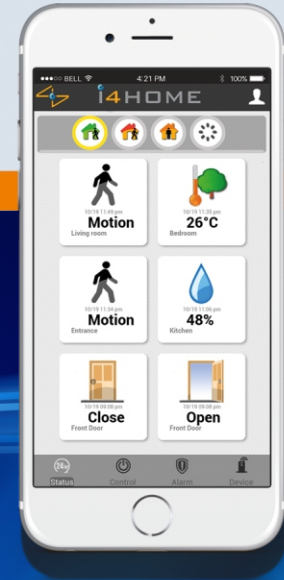

i4HOME™

SMART HOME

ENJOY A SECURED LIFESTYLE

i4HOME™

Wireless Smart Home Management Gateway

High Performance

Better Security

*Smart Home
Smart Alarm
Smart Security
Energy Saving
More Comfort*

Do it Yourself Products

24 /7 Monitor and Control your home

Anytime ...Anywhere

Control

- Lights
- Energy
- Devices
- Temperature

Monitoring 24/7

- Intruder
- Door Entries
- Fire
- Gas
- Flood
- Energy
- Temperature
- Humidity

Alerting 24/7

- Voice Call
- IP Cam Recording
- Emergency Alarm
- SMS and Email
- Push Notification

i4Home Smart Box

Wireless Smart Home Gateway

Smart Box Eco

- 288 Sensor / Zone
- 15 Smart Switch
- 9 Partial Alarm Zones
- Event Log (512 Record)
- Easy control via PC/Mob
- USB & Ethernet Port
- Wi-Fi (Optional)