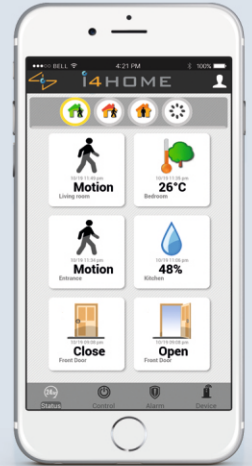

Do it Yourself Products

24 /7 Monitor and Control your home

Anytime ...Anywhere

Control

- Lights
- Energy
- Devices
- Temperature

Monitoring 24/7

- Intruder
- Door Entries
- Fire
- Gas
- Flood
- Energy
- Temperature
- Humidity

Alerting 24/7

- Voice Call
- IP Cam Recording
- Emergency Alarm
- SMS and Email
- Push Notification

i4Home Smart Box

Wireless Smart Home Gateway

Smart Box Eco

- 288 Sensor / Zone
- 15 Smart Switch
- 9 Partial Alarm Zones
- Event Log (512 Record)
- Easy control via PC/Mob
- USB & Ethernet Port
- Wi-Fi (Optional)

Smart Box Plus

- GSM Module
- Backup Battery
- Voice Call
- Internal Siren

Burglary Alarm

Automation

Panic Alarm

i4Home Kits

Wireless Smart Home Gateway

Fire Alarm

Flood Alarm

Medical Alarm

Motion Sensor

Mini Door / Window Sensor

Smart Box Plus

Full HD PTZ Home Camera

Temp. Sensor

Smart Switch